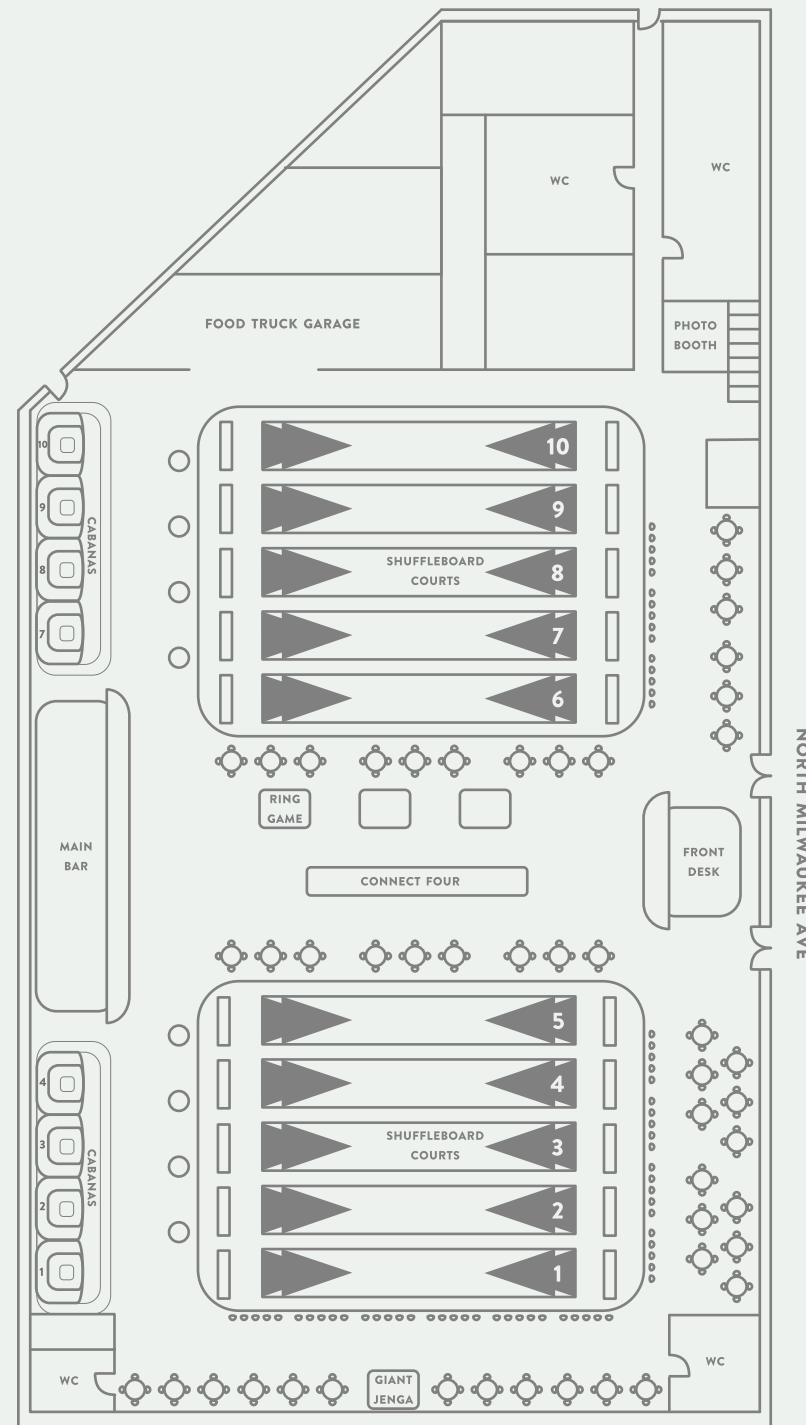

PARTY ALL NIGHT!

You'll receive a heads up when your party time is almost up! The venue will close once the party has ended.

Please note we are a 21+ venue unless in the case of a full venue buyout.

THE FINE PRINT

MAIN FEATURES

- ~17,000 square feet
- 10 shuffleboard courts
- 8 cabanas
- Full service bar
- Maximum capacity of 500 guests
- Ring game, giant Jenga and giant Connect Four
- Indoor food truck garage
- 250+ seating options
- Two disco balls
- DJ booth
- Photo booth